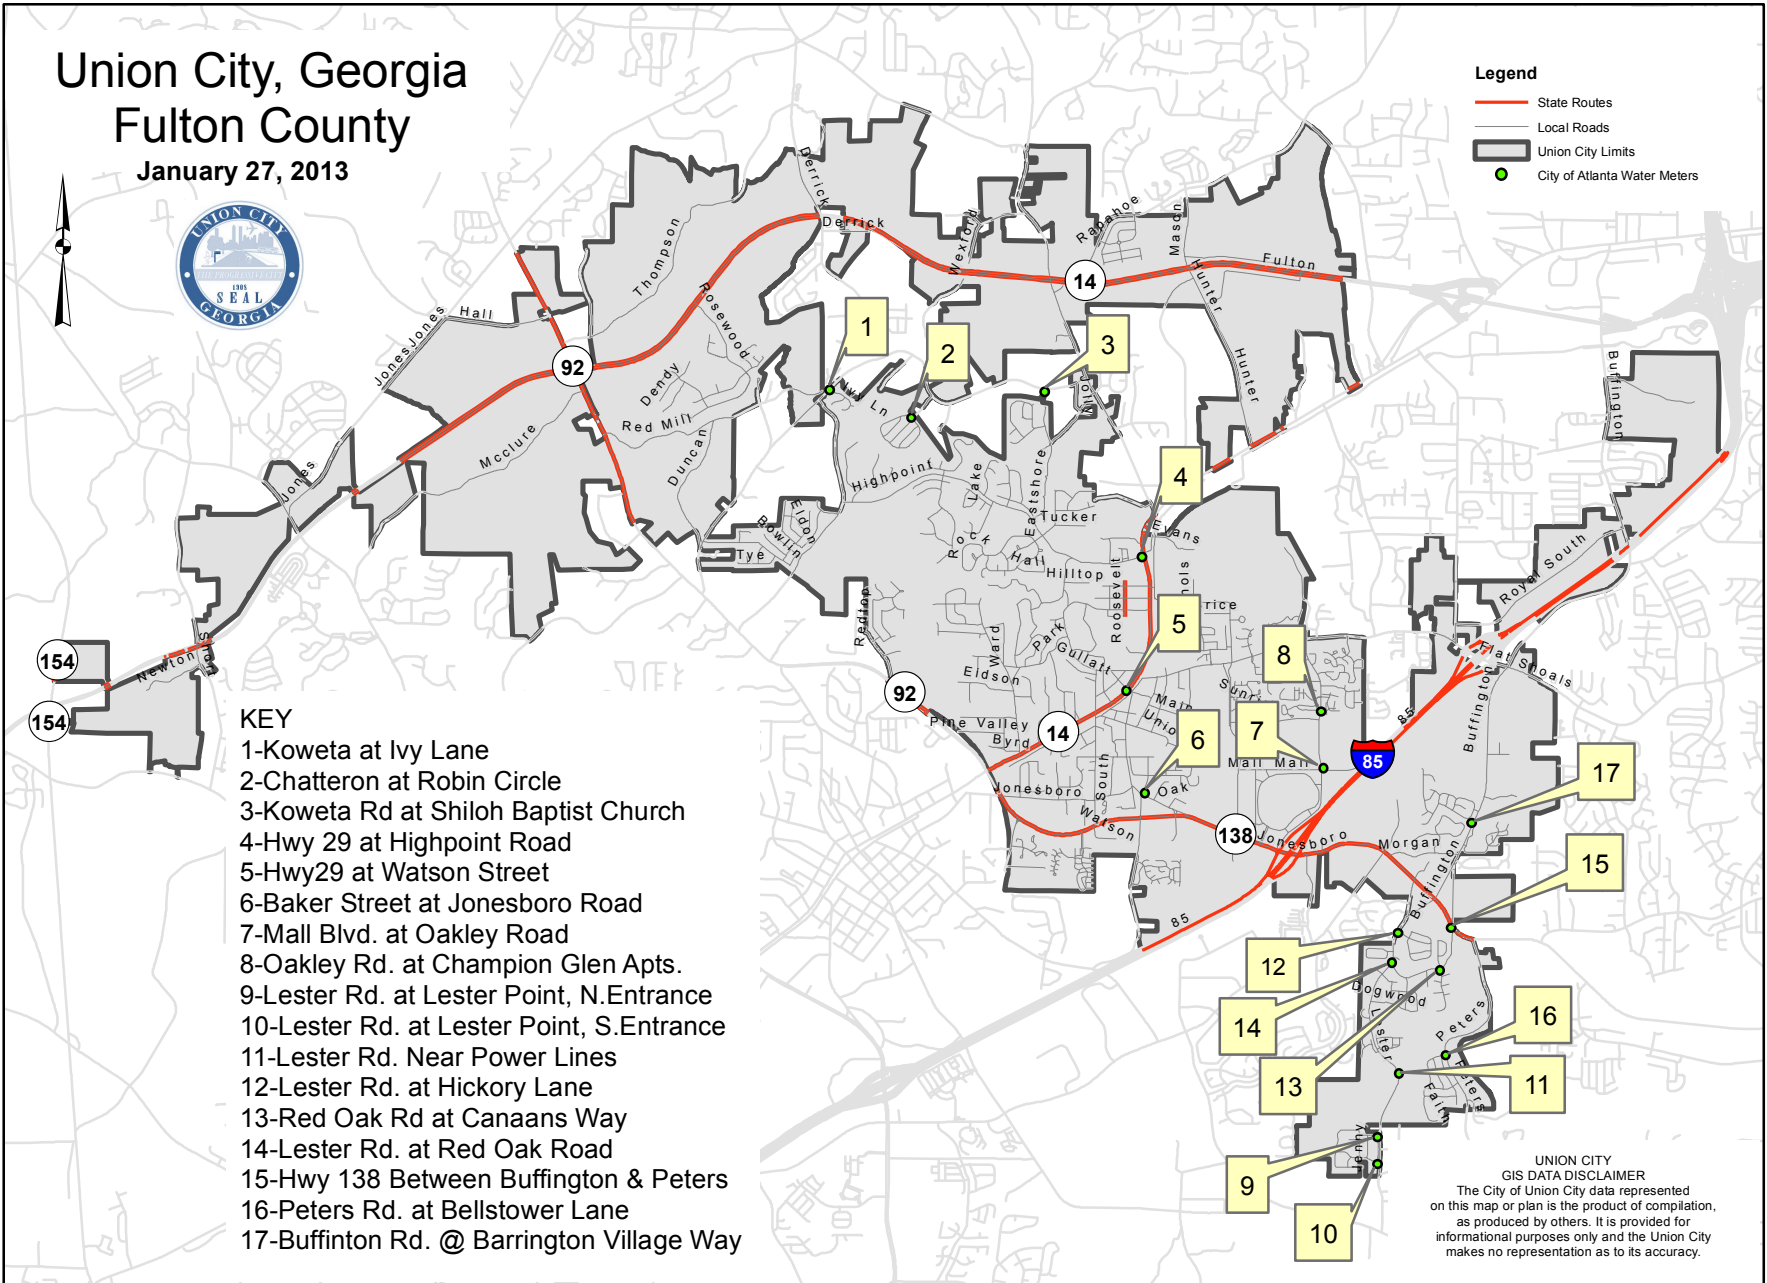

Union City, Georgia Fulton County

January 27, 2013

Legend

- State Routes
- Local Roads
- Union City Limits
- City of Atlanta Water Meters

KEY

- 1-Koweta at Ivy Lane
- 2-Chatteron at Robin Circle
- 3-Koweta Rd at Shiloh Baptist Church
- 4-Hwy 29 at Highpoint Road
- 5-Hwy29 at Watson Street
- 6-Baker Street at Jonesboro Road
- 7-Mall Blvd. at Oakley Road
- 8-Oakley Rd. at Champion Glen Apts.
- 9-Lester Rd. at Lester Point, N.Entrance
- 10-Lester Rd. at Lester Point, S.Entrance
- 11-Lester Rd. Near Power Lines
- 12-Lester Rd. at Hickory Lane
- 13-Red Oak Rd at Canaans Way
- 14-Lester Rd. at Red Oak Road
- 15-Hwy 138 Between Buffington & Peters
- 16-Peters Rd. at Bellstower Lane
- 17-Buffinton Rd. @ Barrington Village Way

UNION CITY
GIS DATA DISCLAIMER
The City of Union City data represented on this map or plan is the product of compilation, as produced by others. It is provided for informational purposes only and the Union City makes no representation as to its accuracy.