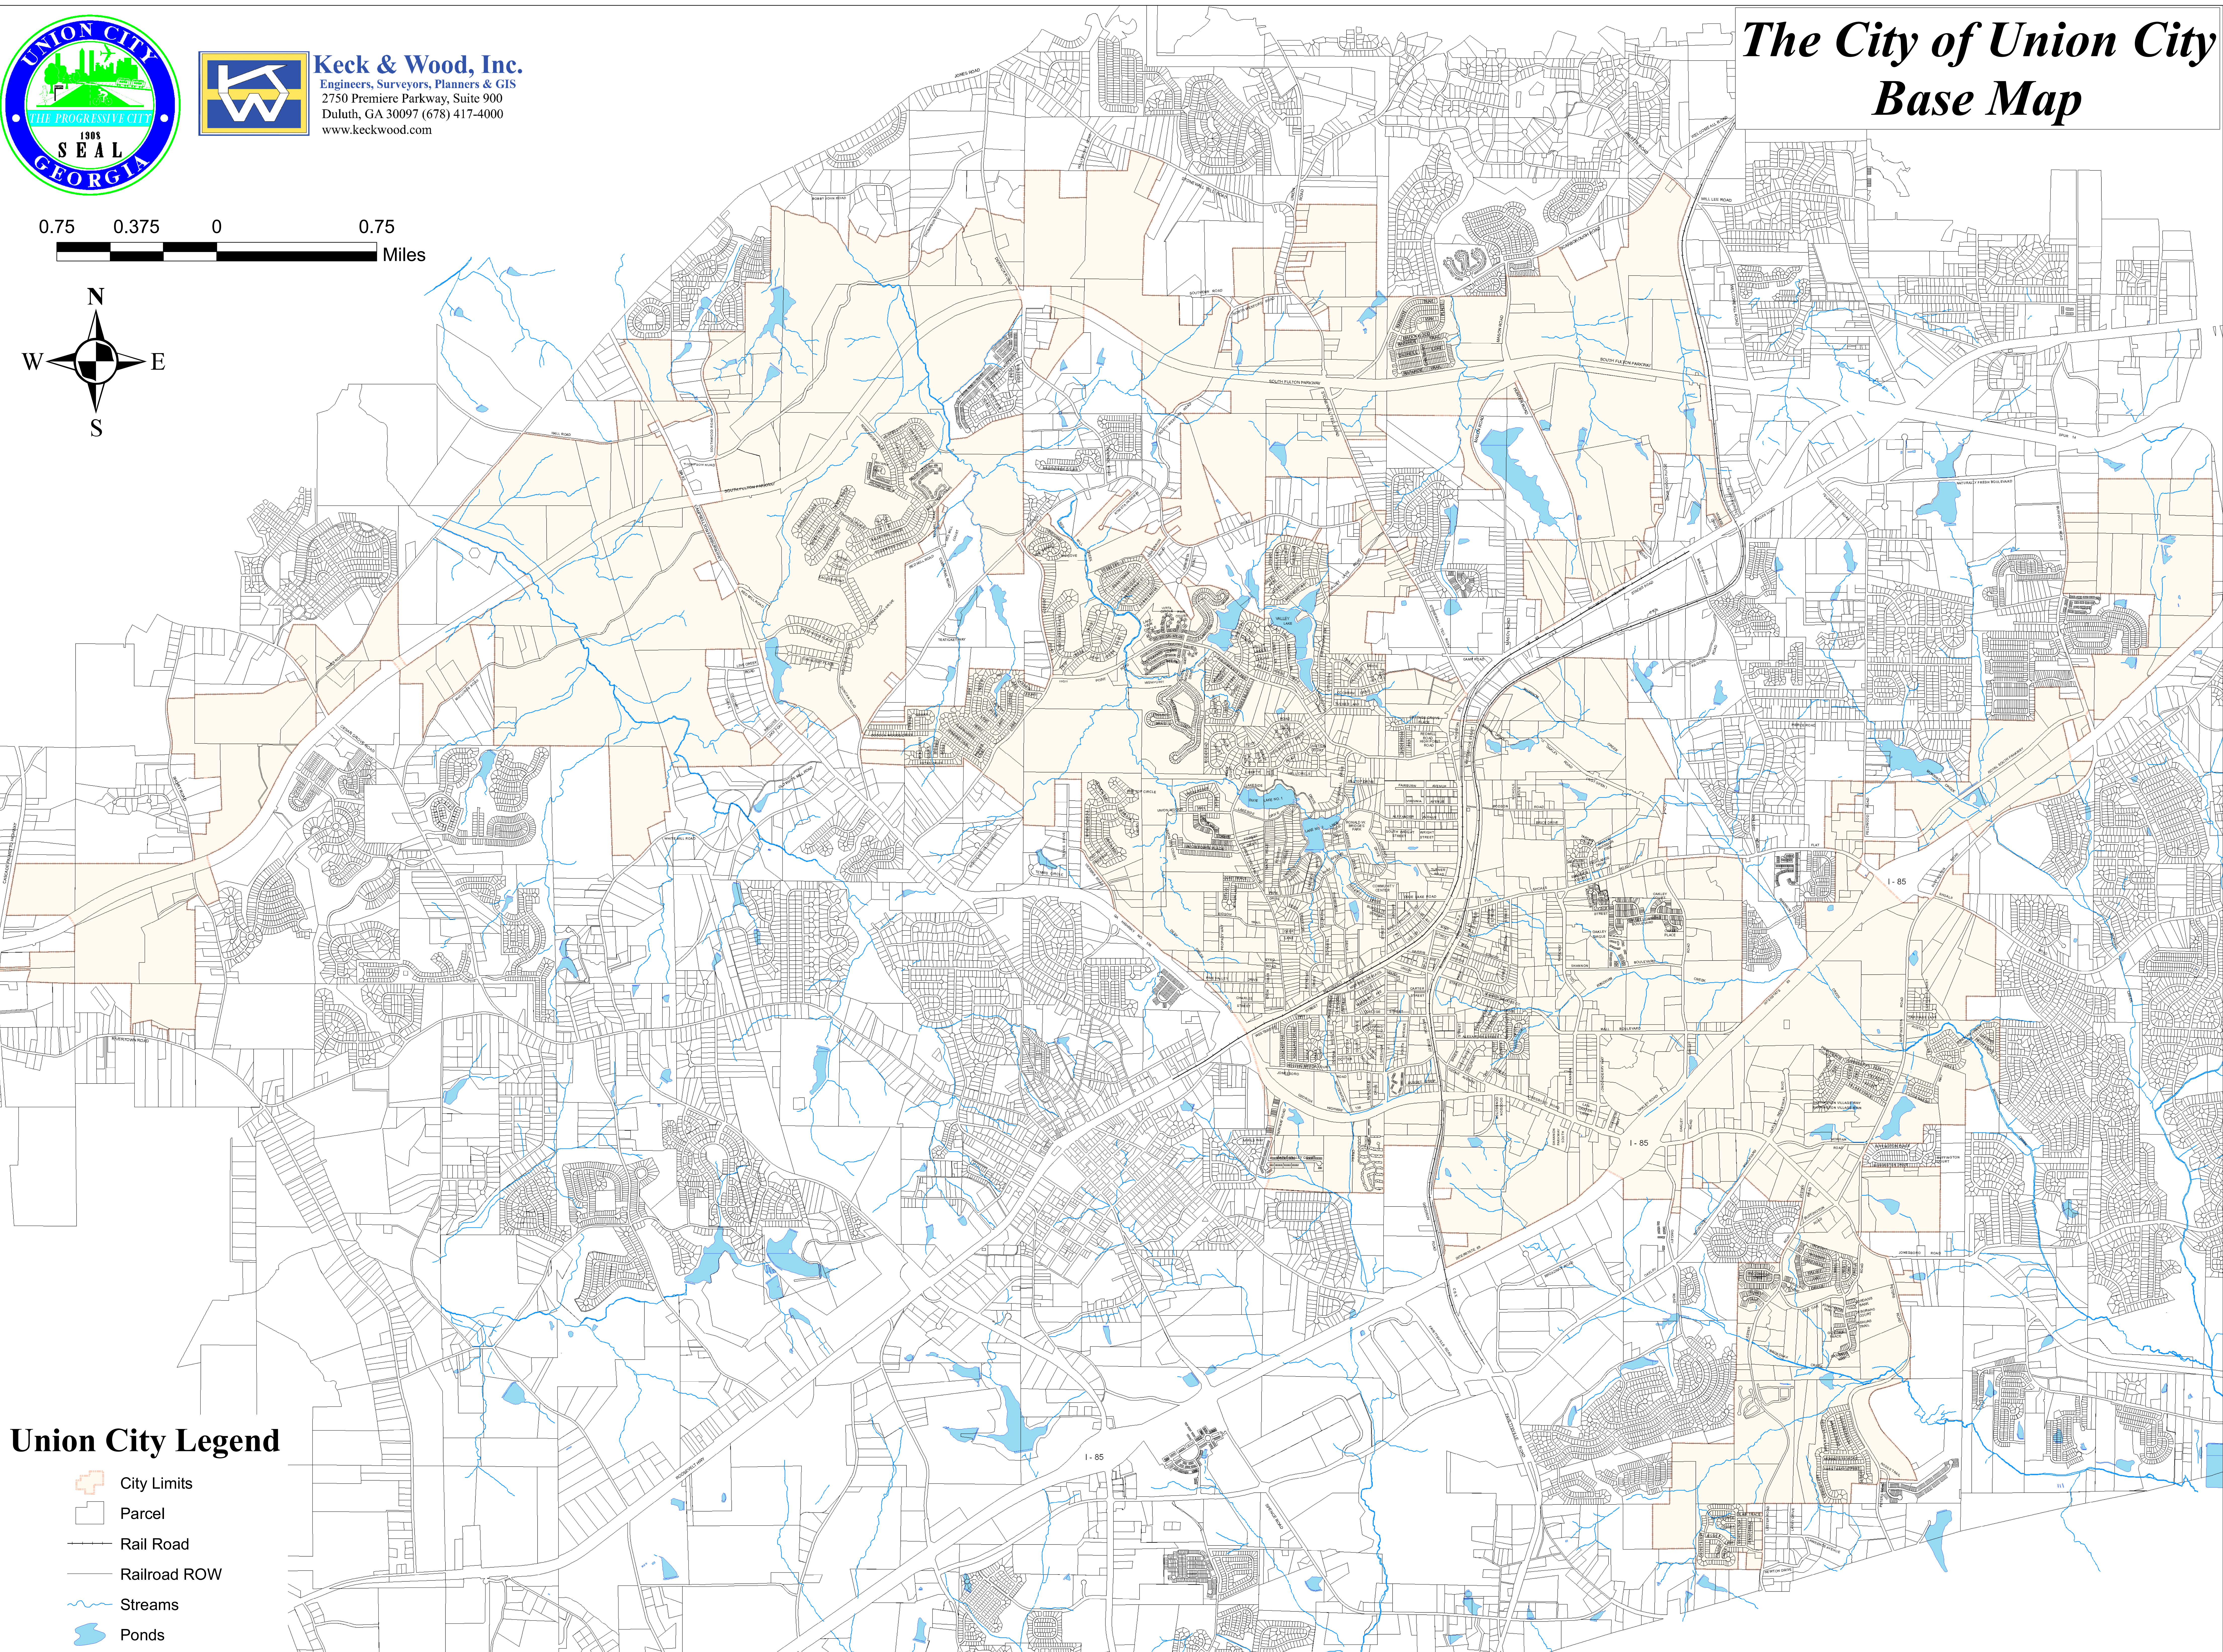

Keck & Wood, Inc.
Engineers, Surveyors, Planners & GIS
2750 Premiere Parkway, Suite 900
Duluth, GA 30097 (678) 417-4000
www.keckwood.com

The City of Union City Base Map

Union City Legend

-  City Limits
-  Parcel
-  Rail Road
-  Railroad ROW
-  Streams
-  Ponds