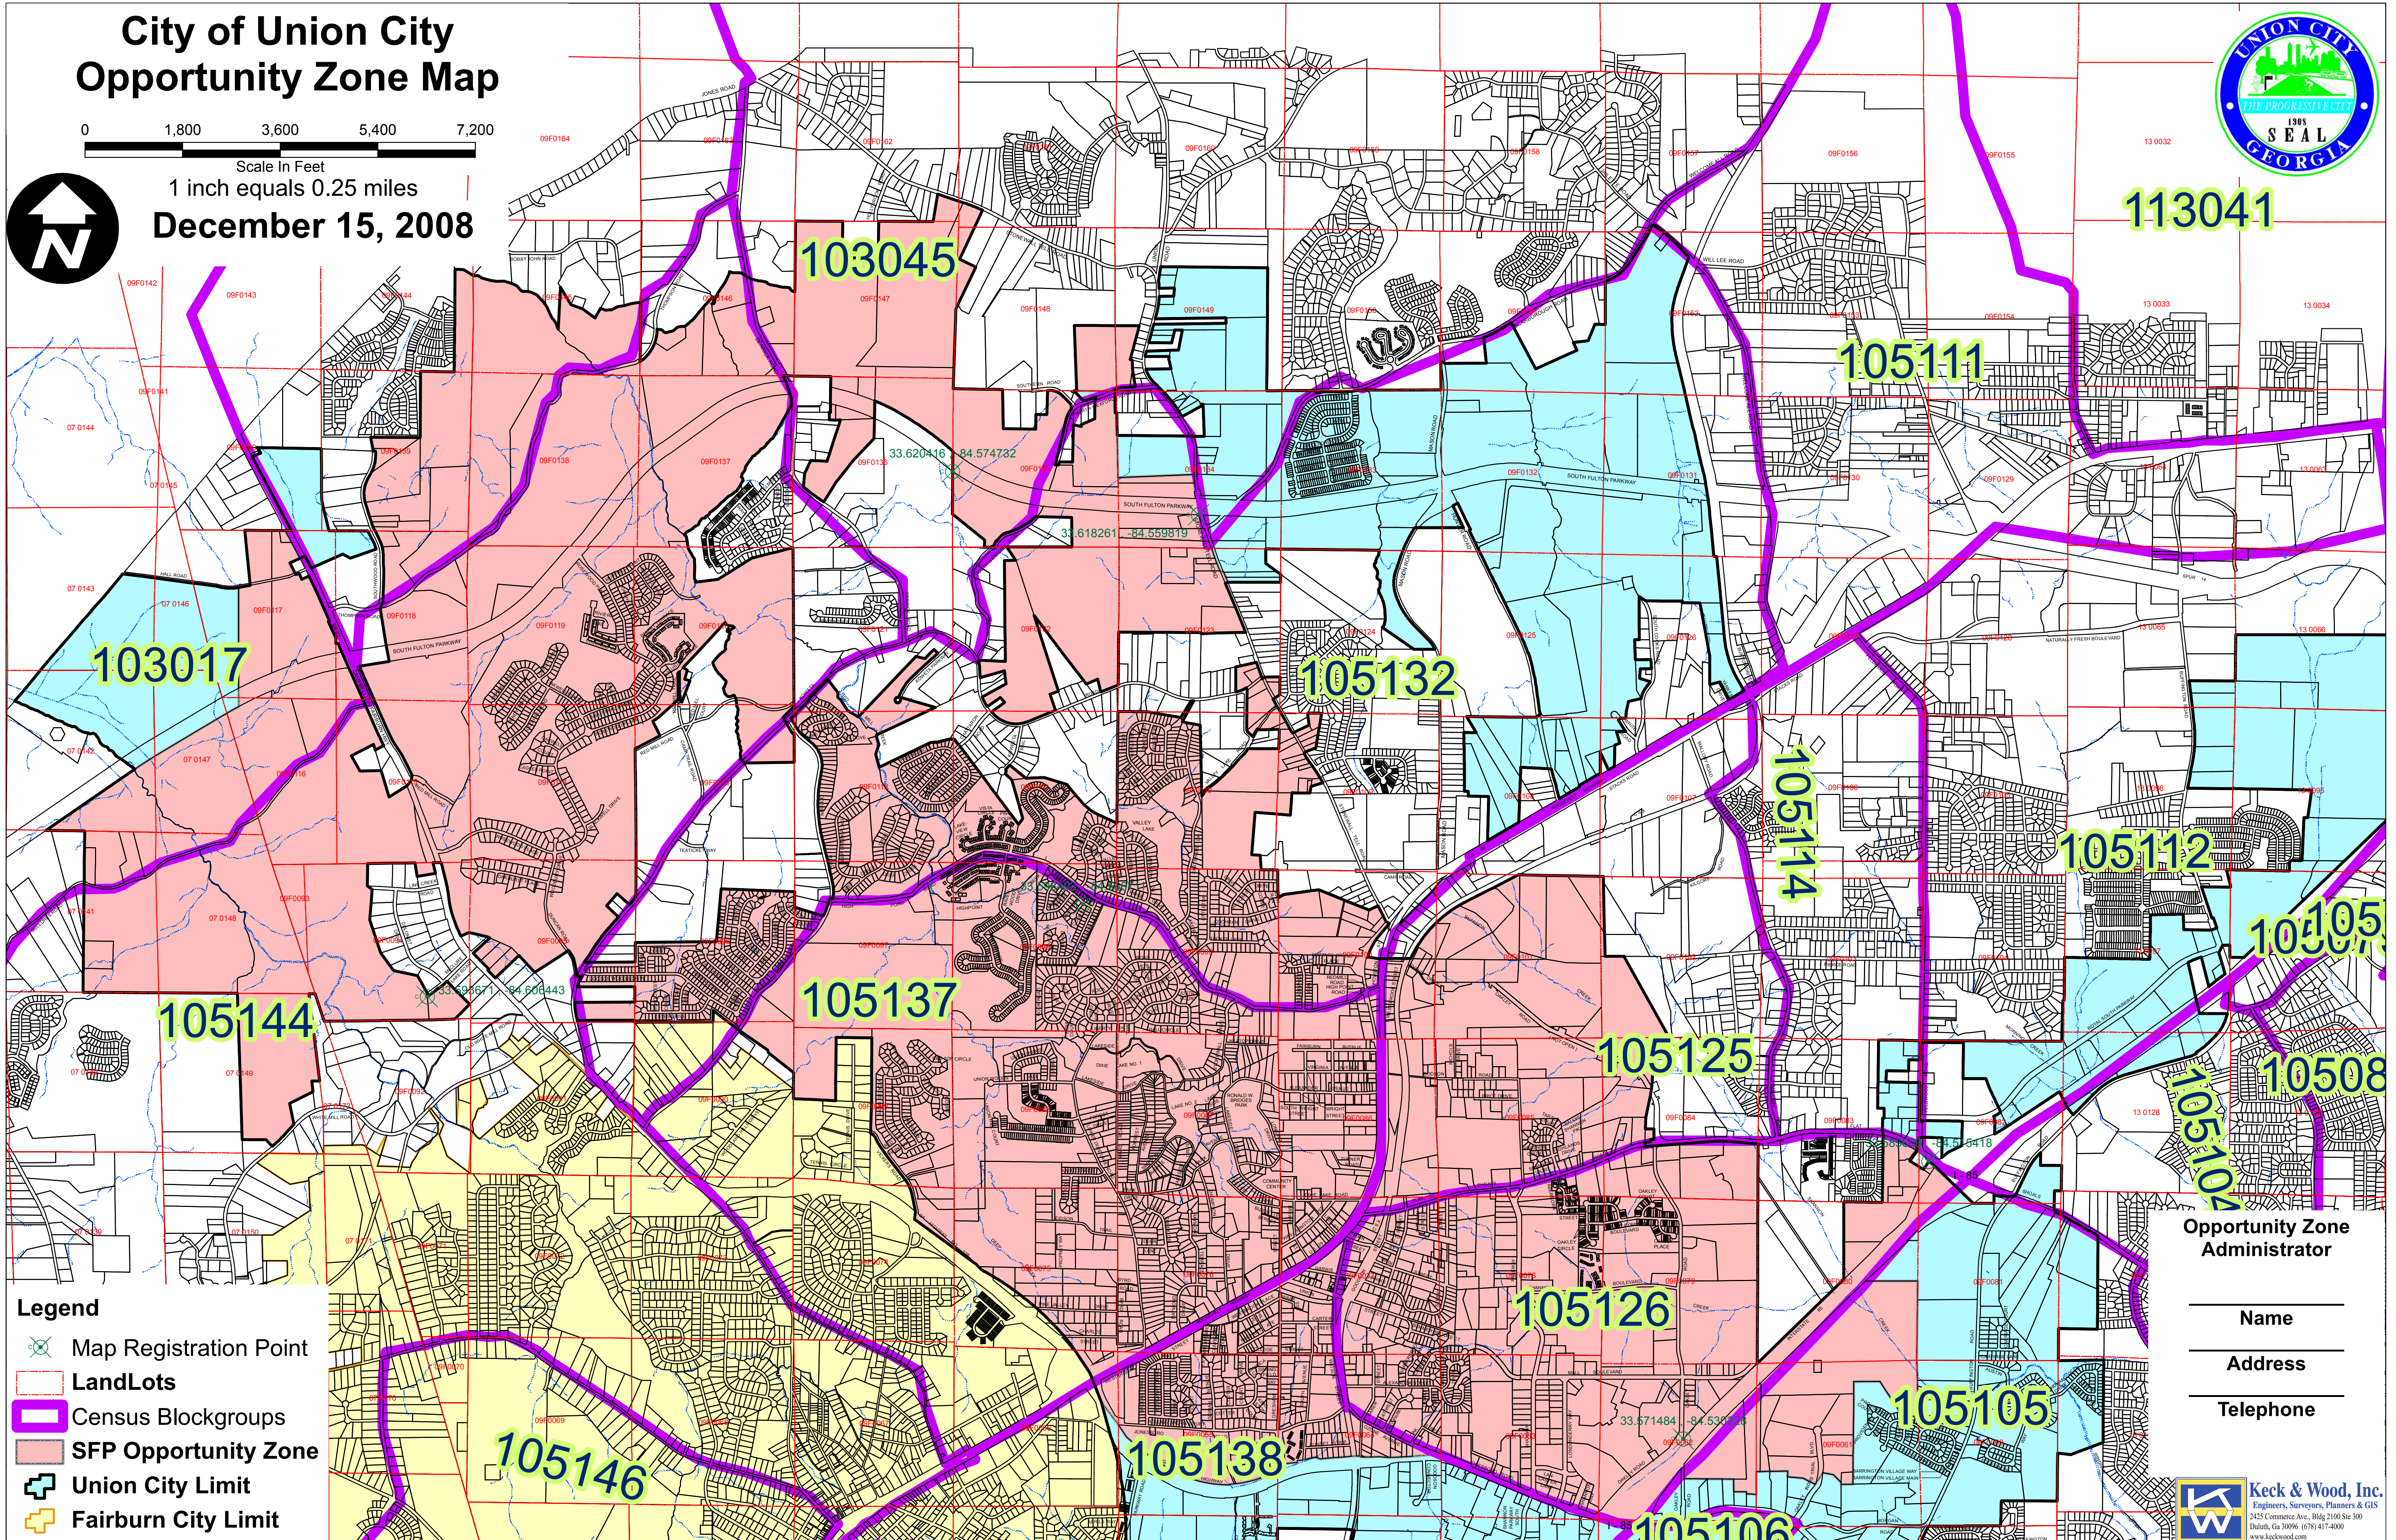

City of Union City Opportunity Zone Map

0 1,800 3,600 5,400 7,200

Scale In Feet

1 inch equals 0.25 miles

December 15, 2008

- Legend**
- Map Registration Point
 - LandLots
 - Census Blockgroups
 - SFP Opportunity Zone
 - Union City Limit
 - Fairburn City Limit

- 113041
- 105111
- 105132
- 105114
- 105112
- 105105
- 10508
- 105102
- 105125
- 105126
- 105105
- 105106
- 105144
- 105137
- 105146
- 105138
- 103017
- 103045

Opportunity Zone Administrator

Name

Address